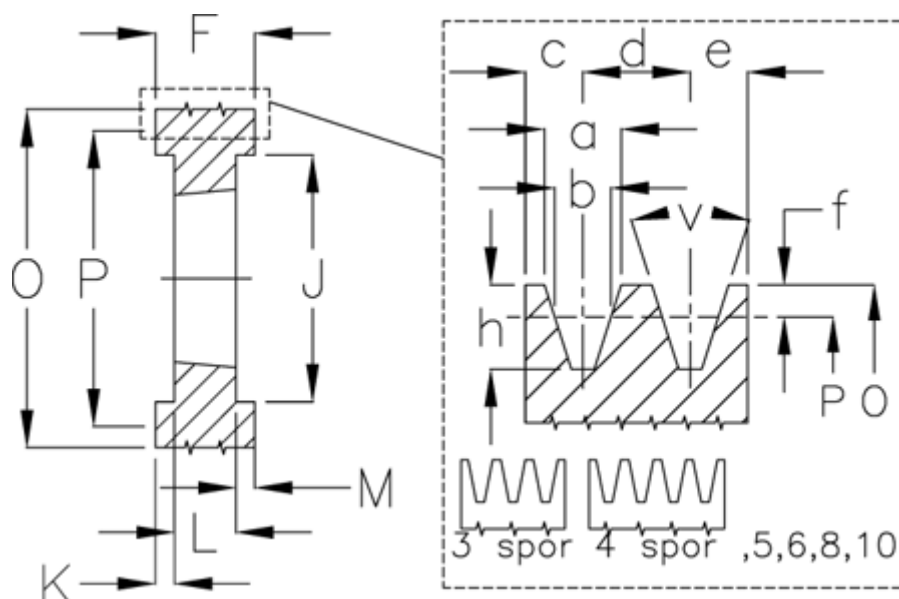

Article number: 604111015006

Description: V-belt pulley SPB 150/6 TL2517

Measures

a	= 16.3	For bush	= 2517	O	= 157.0
b	= 14.0	h	= 17.5	P	= 150
Bush ζ max	= 60	J	= 107	Type	= SPB
c	= 12.5	K	= 37,5	v	= 34 degrees
d	= 19.0	L	= 45		
e	= 12.5	m	= 37.5		
f	= 3.5	N	= -		
F	= 120	Number of ribs	= 6		